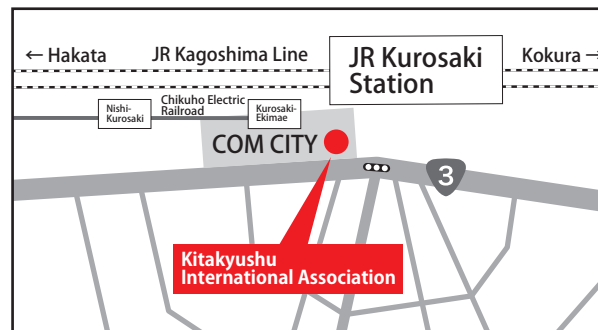

## Kokura

Opening Hours Monday ~ Friday  
(Except National Holidays, Year End and New Year Holidays)  
9:30 ~ 12:00 13:00 ~ 16:00

TEL  : 080-5278-8404

Address Kokurakita Ward Office 2F, 1-1 Otemachi, Kokurakita-ku, Kitakyushu City